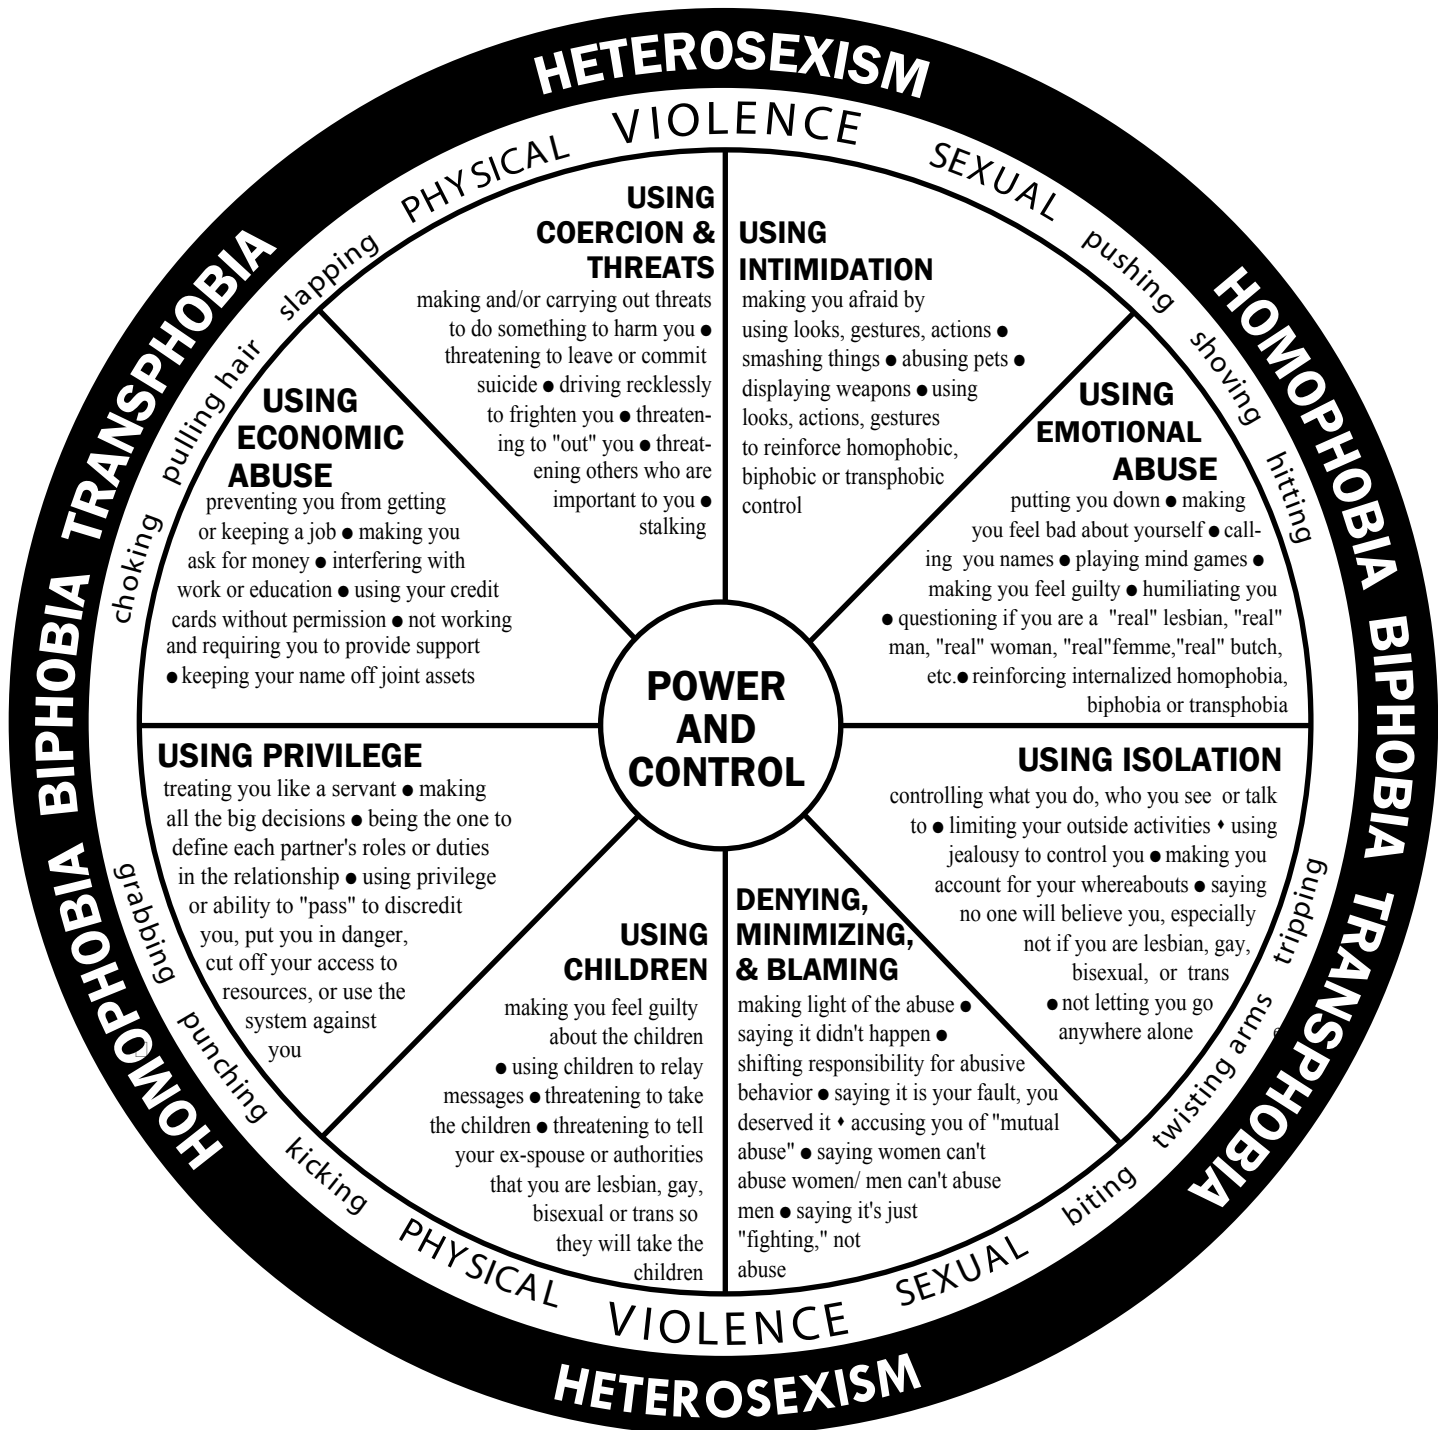

# Gay, Lesbian, Bisexual and Trans Power and Control Wheel

Developed by Roe & Jagodinsky

Adapted from the Power & Control and Equity Wheels developed by the Domestic Abuse Intervention Project • 206 West Fourth Street • Duluth, Minnesota 55806 • 218/722-4134